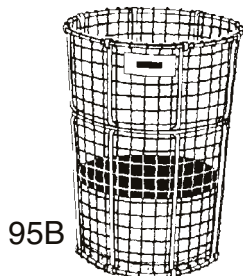

TRASH/FLOWER BASKETS

Economy Trash Baskets

Wire PVC Coated
Sold in cases of 6
26 1/4" H X 19 1/8" D

**GREAT
VALUE!**

Landmark Series™ Steel Containers

Hardworking containers for stylish, high volume refuse collection.

- Ideal for indoor and outdoor applications.
- Heavy gauge hot dipped galvanized steel, provides corrosion resistance.

WeatherGard® Series Containers

Standing firm and strong against the harshest elements.

- Steel cable mechanism secures lid to container to help prevent theft.
- Molded-in handles enable easy removal of Brute® Liner included.
- Adjustable feet help stabilize container on uneven surface.
- 3/16" (.5cm) steel construction.
- UV-stabilized powder coat finish.

Heavy Duty Wire Baskets

Many sizes and styles
available, from 15 to 46
gallon capacity.

95B

19SR

NW-1

Holland
SUPPLY INC.

1-800-527-8818