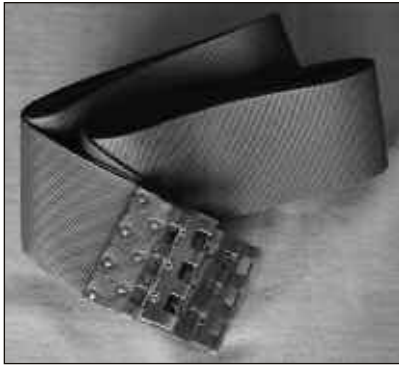

## Lowering Device Straps

- Durable 4" wide, 2 ply green polypropylene
- Lifting capacity rated at 2000 lbs. Per strap.

Sizes: 789 15' pair  
790 17 1/2' pair  
791 20' pair  
792 22 1/2' pair  
793 25' pair  
788 Set of 4 shorts

## Metal Tipped Hand Straps

- Very strong, heavy web with metal tip.
- Rated at 1000 lbs. per strap.

## Nylon Webbing Slings

- Soft, flexible nylon with exceptional strength.
- Sling widths of 2" to 6" and up to 6000 lb. capacity. Can be made into any length, for any job.

## Safety Straps

Durable 4" wide, 2 ply green polypropylene strap with protected double hook on each end. 2000 lb. capacity per strap.  
# 760 5' long