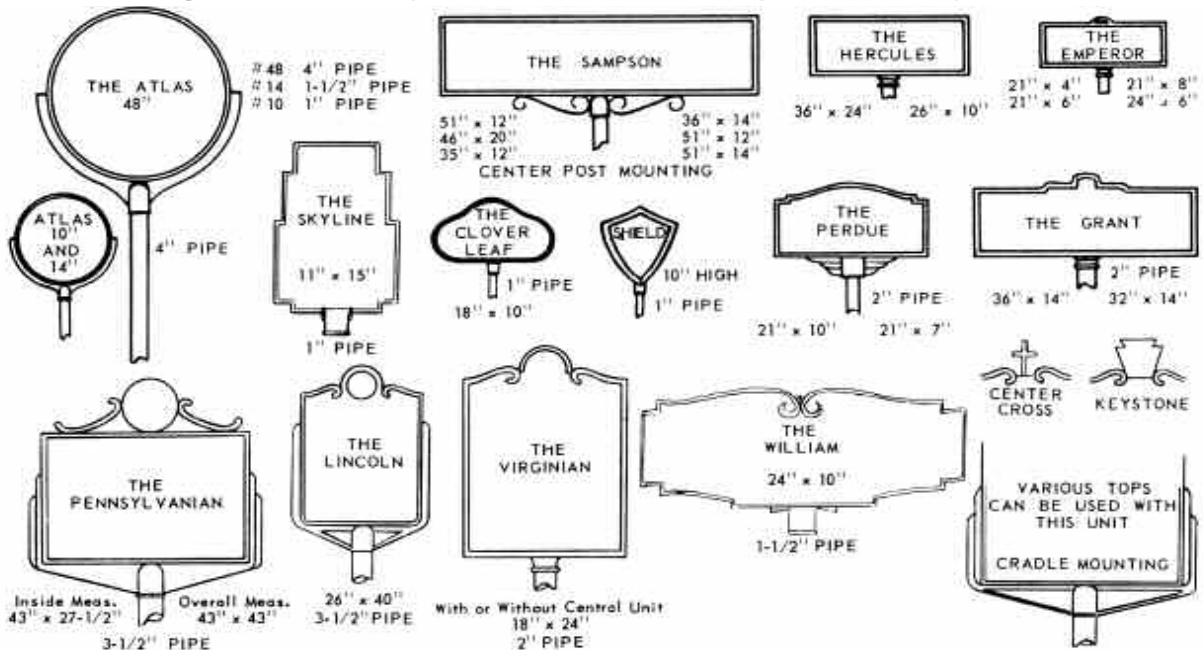

Select a sign to meet your needs. Many other styles available.