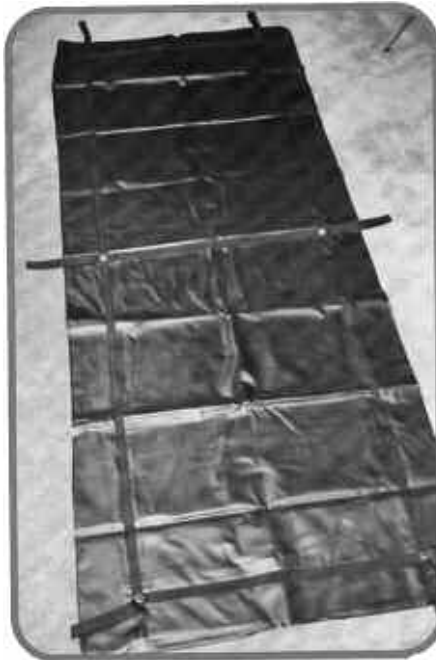

PREP ROOM SUPPLIES

Hydraulic Operating Table (Model 101-H)

- All 4 casters lock simultaneously
- Deep side troughs
- Total hydraulic operation
- 80"l x 30"w x 43"h
- 600 lb. wt. capacity.

Combination Operating Table (Model 103)

- Each end adjusts
- Deep side troughs
- (4) 7" swivel wheels with locks
- 80"l x 30"w x 38"h
- 600 lb. wt. capacity.

Dressing Table (Model 34)

- Folds for easy storage.
- Easy clean top.
- (4) 7" swivel wheels with locks
- 76"l x 24"w x 34"h
- 500 lb. wt. capacity.

Body Bags

- 8 gauge PVC
- 39" x 90"

Disaster Bags

- Heavy gauge PVC
- 6 carrying straps
- 36" x 90"

Body & Casket Lift

- 600 lb. wt. capacity
- adjustable base.

Mortuary Garment Line

- Made with 6 mil soft touch vinyl (before embossing)
- Vinyl is not embossed but finished with a matte roller to eliminate snagging.
- Garments are resistant to punctures, tearing and cold.