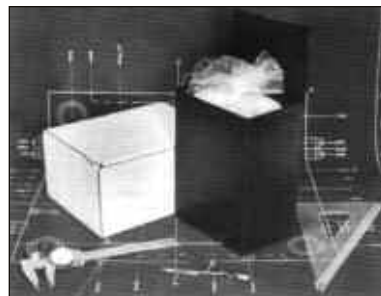

Cremation Vaults

Superior strength & appearance. Lightweight polystyrene Regular and oversized White or Gold Sealer included with each vault.

Velvet Presentation Bag

Dignified way to present cremated remains to the family. Temporary container fits inside velvet bag.

Temporary Cremation Container

- 192 Cubic inches
 - Comes with liner bag
 - High impact polypropylene
- Model TCC-1

Holland
SUPPLY INC.

1-800-527-8818

CREMATION SUPPLIES

Cremation/Mausoleum Rollers

-Heavy-duty cardboard rollers make loading easier.