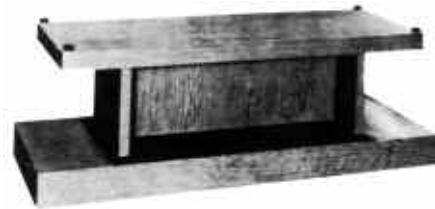

Versailles Chapel Set

Virtuous Devotional Set

Casket Biers

Many different styles to choose from. Call for more information on our complete line

Registration Desks

Deluxe Desk
15" x 19" cc225

Modern Desk
choice of finishes

1-800-527-8818

CHAIRS

*This is a sample of our more popular chairs.
Call for information on other styles available.*

#14-710 Cosco Metal Folding Chair

- Most economical, and durable.
- Large 16"x16" seat and wide back.
- Available in several powder coated finishes.
- Sold in quantities of 4.