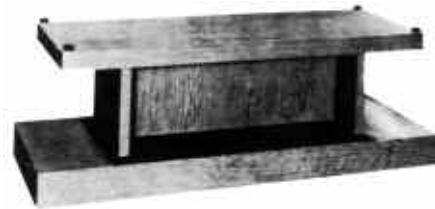

Versailles Chapel Set

Virtuous Devotional Set

Casket Biers

Many different styles to choose from. Call for more information on our complete line

Registration Desks

Deluxe Desk
15" x 19" cc225

Modern Desk
choice of finishes