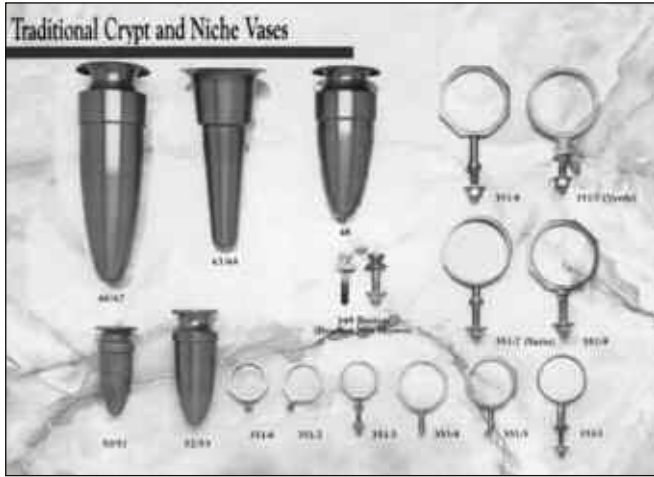

CEMETERY FLOWER VASES

BEST VALUE!

The HOLLAND VASE

- Heavy duty Zinc Vase.
- Sealed epoxy finish.
- High density polyethylene outer case not effected by freezing temperatures.
- Easy installation with no maintenance.
- Very durable, can withstand tractor roll over.

Item # 13001PG8

- High quality enamel finish.
- Distinctive design.
- Metal outer case for superior strength.

CEMETERY FLOWER VASES

Economy Cone Vases

Metal

Item # 05051 4" Cone Metal Vase (green)

Item # 05041 5" Cone Metal Vase (green)

Plastic

Item # 05076 4" Cone Plastic Vase (stone)

Item # 05071 4" Cone Plastic Vase (green)

Vase Lifter

- Works on crypt and niche vases.
- Telescopes to 11.75'

Lifetime Vases

Powder Coat Finish
Twist lock secures vase
Durable Zinc Vase

- Item # 440100 Bronze
- Item # 440900 Antique Bronze
- Item # 440500 Aluminum
- Item # 441200 Antique Silver

CRYPT & NICHE VASES & RINGS

Crypt & Niche Vases

Aeon spun-bronze crypt, niche and bud vases add an extra touch of thoughtfulness to your mausoleum. Special sizes and shapes can be made to your specifications.