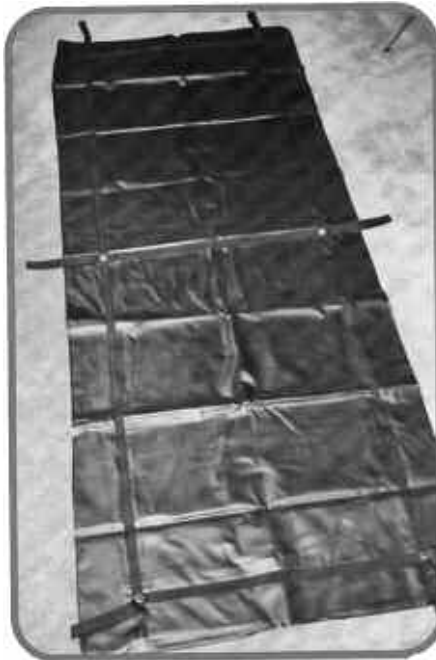

Combination Operating Table (Model 103)

- Each end adjusts
- Deep side troughs
- (4) 7" swivel wheels with locks
- 80"l x 30"w x 38"h
- 600 lb. wt. capacity.

Dressing Table (Model 34)

- Folds for easy storage.
- Easy clean top.
- (4) 7" swivel wheels with locks
- 76"l x 24"w x 34"h
- 500 lb. wt. capacity.

Body Bags

- 8 gauge PVC
- 39" x 90"

Disaster Bags

- Heavy gauge PVC
- 6 carrying straps
- 36" x 90"

Body & Casket Lift

- 600 lb. wt. capacity
- adjustable base.

Mortuary Garment Line

- Made with 6 mil soft touch vinyl (before embossing)
- Vinyl is not embossed but finished with a matte roller to eliminate snagging.
- Garments are resistant to punctures, tearing and cold.